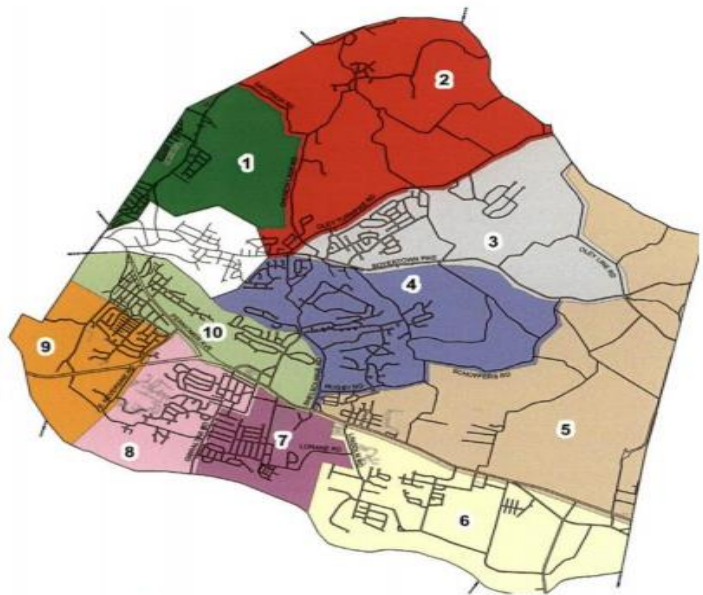

September						
S	M	T	W	T	F	S
1	H	3	4	5	6	7
8	9	10	11	12	13	14
15	16	17	18	19	20	21
22	23	24	25	26	27	28
29	30					

April						
S	M	T	W	T	F	S
	1	2	3	4	5	6
7	8	9	10	11	12	13
14	15	16	17	18	19	20
21	22	23	24	25	26	27
28	29	30				

October						
S	M	T	W	T	F	S
		1	2	3	4	5
6	7	8	9	10	11	12
13	14	15	16	17	18	19
20	21	22	23	24	25	26
27	28	29	30	31		

May						
S	M	T	W	T	F	S
			1	2	3	4
5	6	7	8	9	10	11
12	13	14	15	16	17	18
19	20	21	22	23	24	25
26	H	28	29	30	31	

November						
S	M	T	W	T	F	S
					1	2
3	4	5	6	7	8	9
10	11	12	13	14	15	16
17	18	19	20	21	22	23
24	25	26	27	H	29	30

June						
S	M	T	W	T	F	S
						1
2	3	4	5	6	7	8
9	10	11	12	13	14	15
16	17	18	19	20	21	22
23	24	25	26	27	28	29
30						

December						
S	M	T	W	T	F	S
1	2	3	4	5	6	7
8	9	10	11	12	13	14
15	16	17	18	19	20	21
22	23	24	H	26	27	28
29	30	31				

Frequency of Collection:

Every other week at curbside between 7:00am and 6:00pm. You should place your recyclables out the night before.

Method of Collection: Single Stream

All recyclable material can be commingled in a single container. The material is then transported to a recycling center for sorting.

Your Collection Days:

The township has been divided into ten separate collection zones. See the color coded calendar and map for your collection days.

Holiday Schedule:

During weeks with holidays, collections follow the holiday will be pushed one day. Occasionally, there will be Saturday collections. (H) = Holiday

Recycling Containers:

Recycling containers are provided by the township. If you need one, please contact the township. (610) 779-5660

Additional Information:

Recycling information can be found at www.exetertownship.com and www.ajblosenski.com

AJB Trash & Recycling Service
A.J. Blosenski, Inc.
www.ajblosenski.com
610.942.2707