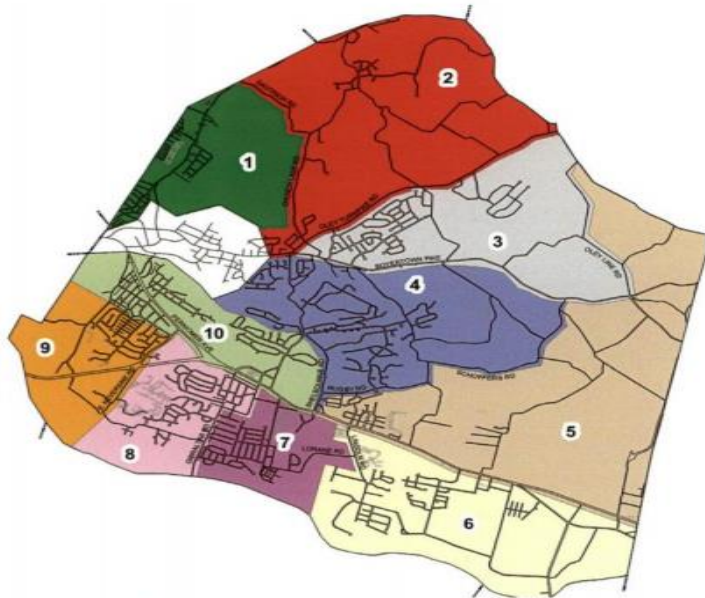

September						
S	M	T	W	T	F	S
						1
2	H	4	5	6	7	8
9	10	11	12	13	14	15
16	17	18	19	20	21	22
23	24	25	26	27	28	29
30						

April						
S	M	T	W	T	F	S
1	2	3	4	5	6	7
8	9	10	11	12	13	14
15	16	17	18	19	20	21
22	23	24	25	26	27	28
29	30					

October						
S	M	T	W	T	F	S
	1	2	3	4	5	6
7	8	9	10	11	12	13
14	15	16	17	18	19	20
21	22	23	24	25	26	27
28	29	30	31			

May						
S	M	T	W	T	F	S
		1	2	3	4	5
6	7	8	9	10	11	12
13	14	15	16	17	18	19
20	21	22	23	24	25	26
27	H	29	30	31		

November						
S	M	T	W	T	F	S
				1	2	3
4	5	6	7	8	9	10
11	12	13	14	15	16	17
18	19	20	21	H	23	24
25	26	27	28	29	30	

June						
S	M	T	W	T	F	S
					1	2
3	4	5	6	7	8	9
10	11	12	13	14	15	16
17	18	19	20	21	22	23
24	25	26	27	28	29	30

December						
S	M	T	W	T	F	S
						1
2	3	4	5	6	7	8
9	10	11	12	13	14	15
16	17	18	19	20	21	22
23	24	H	26	27	28	29
30	31					

Frequency of Collection:

Every other week at curbside between 7:00am and 6:00pm. You should place your recyclables out the night before.

Method of Collection: Single Stream

All recyclable material can be commingled in a single container. The material is then transported to a recycling center for sorting.

Your Collection Days:

The township has been divided into ten separate collection zones. See the color coded calendar and map for your collection days.

Holiday Schedule:

During weeks with holidays, collections following the holiday will be pushed one day. Occasionally, there will be Saturday collections. (H) = Holiday

Recycling Containers:

Recycling containers are provided by the township. If you need one, please contact the township. (610) 779-5660

Additional Information:

Recycling information can be found at www.exetertownship.com and www.ajblosenski.com

AJB Trash & Recycling Service
A.J. Blosenski, Inc.
www.ajblosenski.com
610.942.2707